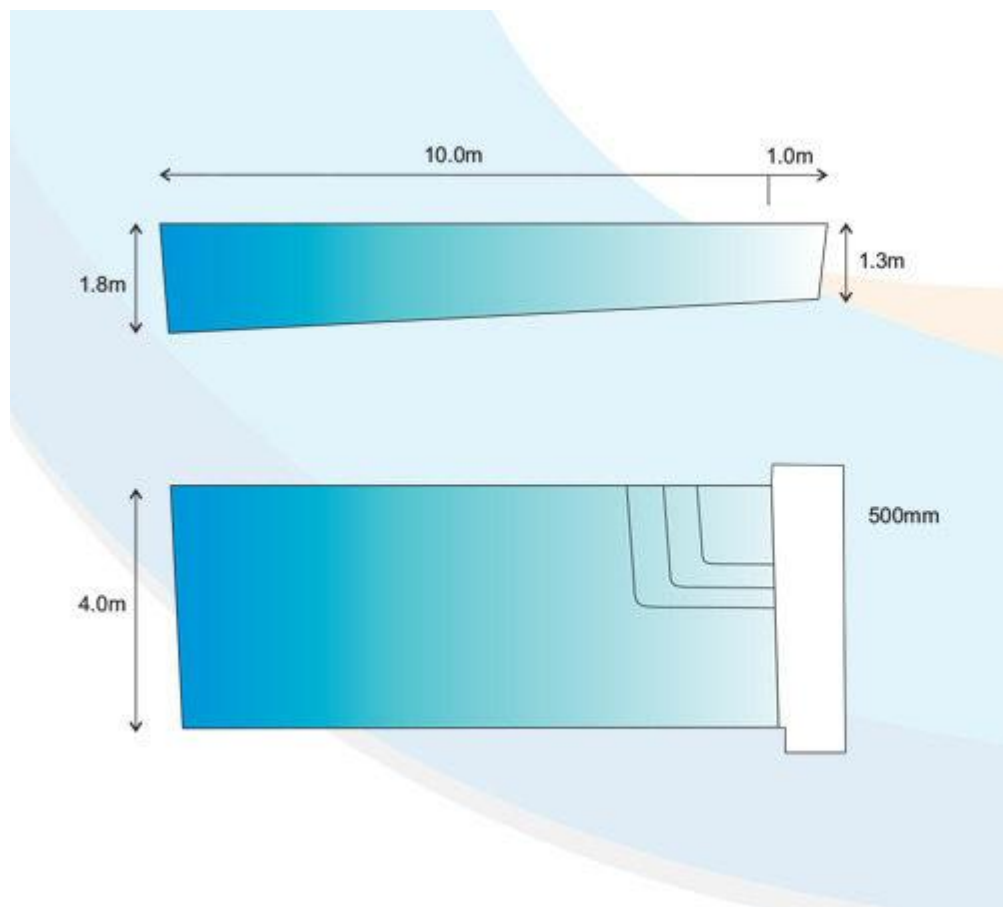

Superior 11

The Superior 11 is a timeless swimming pool design that we have modernised with the addition of a cover pit.

The Superior 11 features 10M in swimming pool size with large entry steps to the shallow end. The also features a safety edge for the floating cover, this means should someone stand on the cover it will not sink. It also reduces having to drill holes in your fibreglass swimming pool to install one. Our customers can enjoy greatly reduced running costs and peace of mind with the cutting edge design of the Superior 11.

- Automatic Cover Ready with Cover Pit.
- Fully Safety Rail for Floating Cover built in, increasing safety and reducing costs.
- Timeless and Elegant Pool design
- Safety Toe Rail around perimeter of the pool.
- Greatly Reduced Heating and Running costs.

10m x 4.0m x 1.8M with Automatic Cover Pit Roller 60,000 Litres.