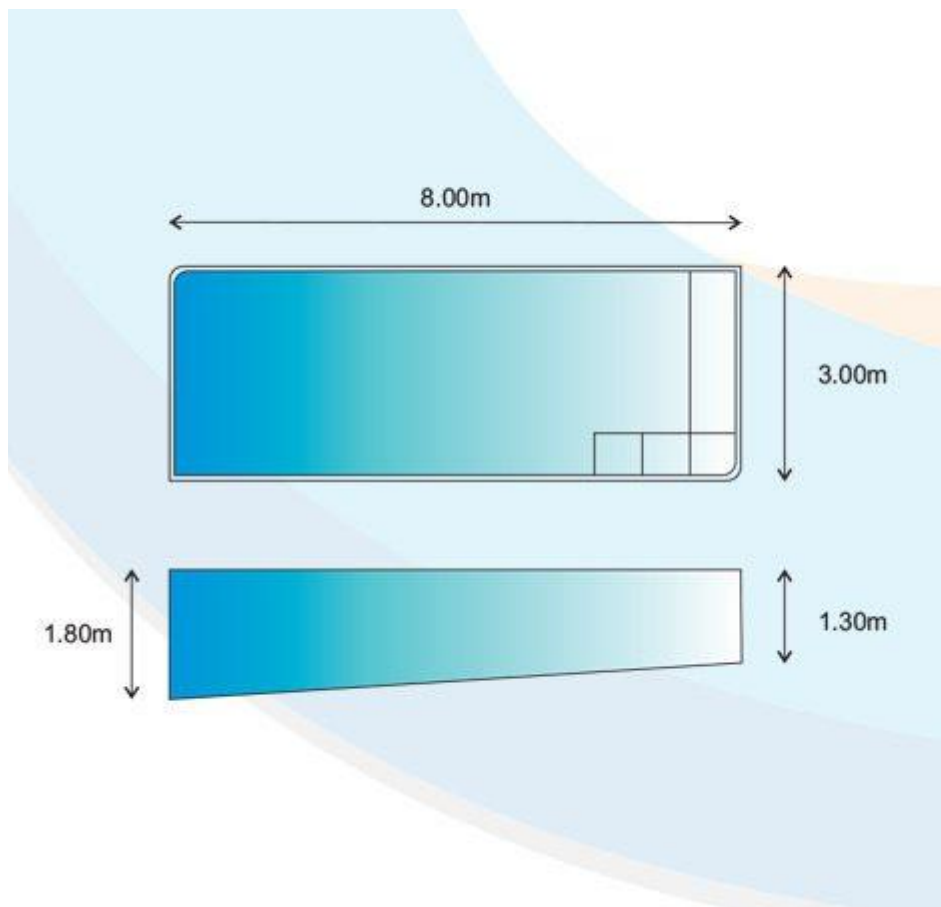

Superior Eco 8

The Superior Eco 8 is perfect for that growing family

This pool with a slim design is designed to fit unobtrusively into your landscape. At 1.5M longer than the Superior Eco 6 the Superior Eco 8 is perfect for that growing family. Again this pool is designed for where space is at a premium, but you still enjoy the feeling of a larger pool. Whether it be sitting back and relaxing on the bench seat, family games or swimming this pool has it all.

- Large corner entry steps.
- Wide bench seats for safety and relaxing.
- Gradual depth for fun, games, wading.
- Safety toe rail.
- Non slip surfaces.

8.0M x 3.0M x 1.8M 36,000 Litres.