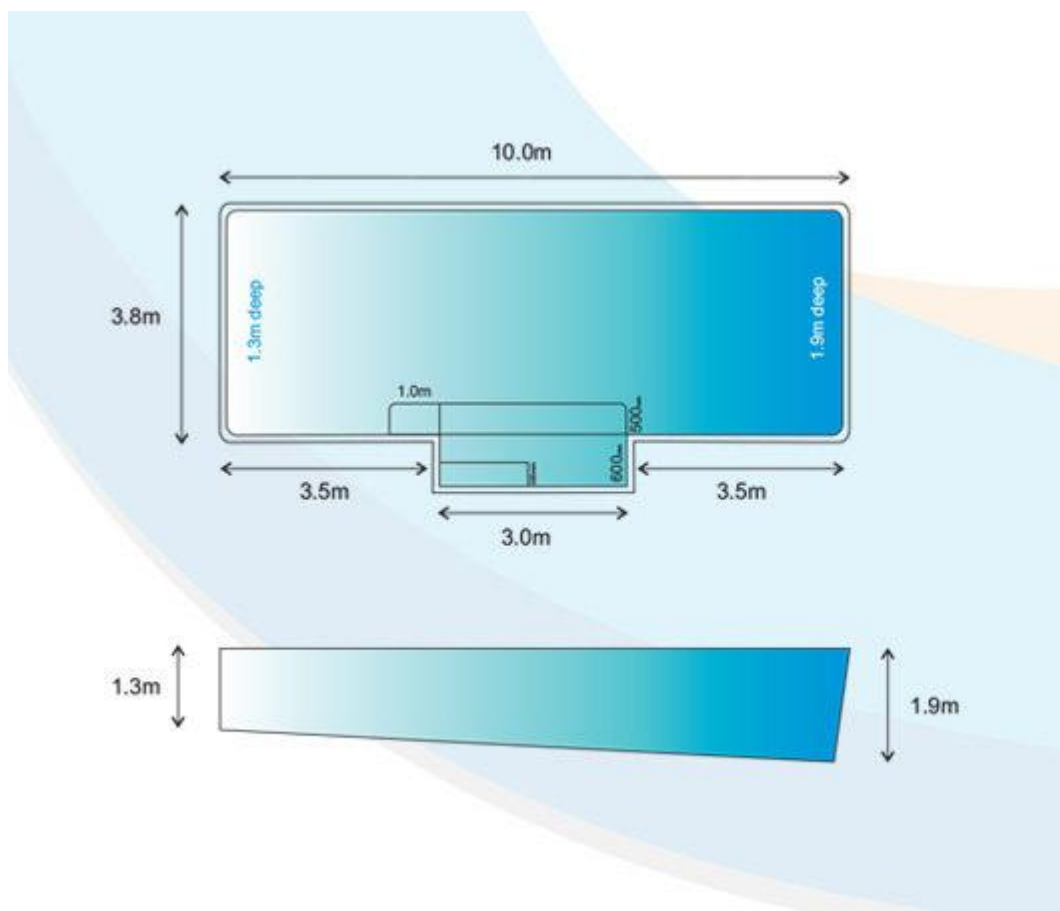

Superior 10

The Superior 10 has been designed with elegant formal straight lines. This design will fit into all landscapes with this geometrical shape.

The Superior 10 features a large central point entry with extended bench seating.

- Large central entry steps and bench seating.
- Uninterrupted swimming lane
- Safety toe rail right around the pool edge.
- Non slip Steps, bench and floor.
- Modern clean and crisp design lines that will suit all landscapes.

10m x 4.4M x 1.9M 55,000 Litres.