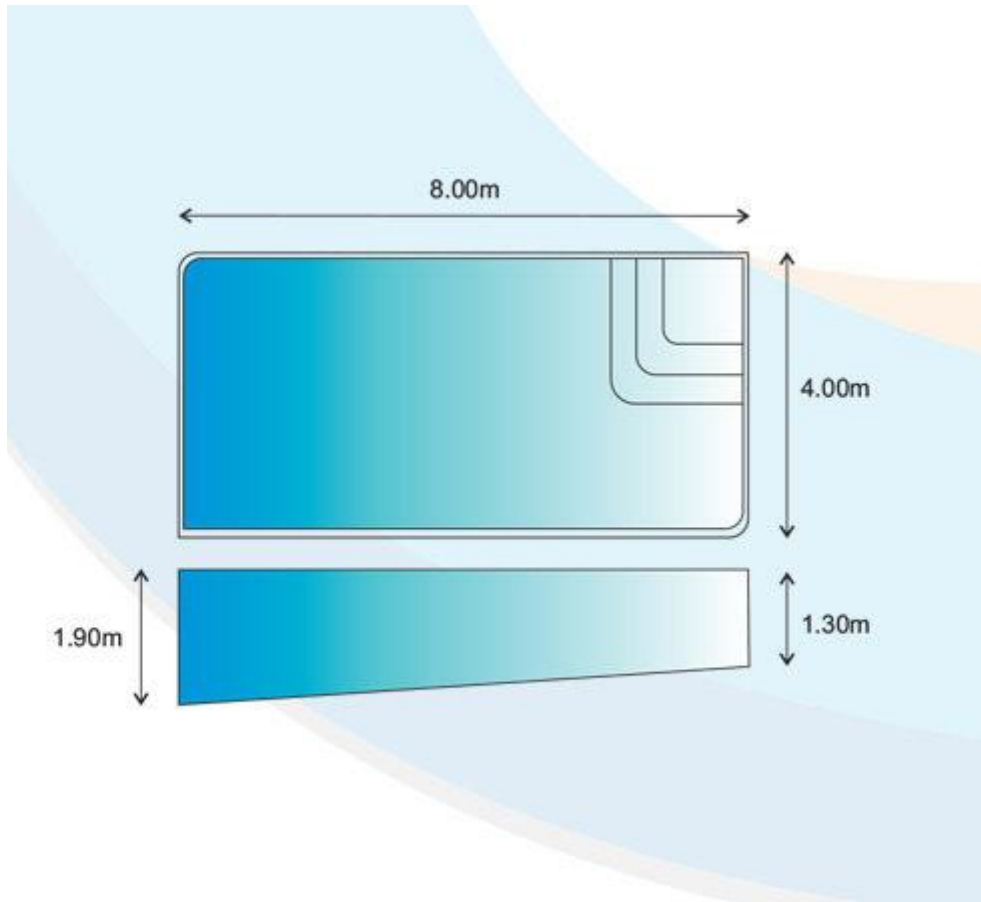

Superior 8

This is your classic sized family pool. One of the most popular swimming pool sizes in the New Zealand market.

The Superior 8 is the perfect pool for your family's own personal oasis. Enjoy your summer time around the Superior 8 swimming, splashing, diving and having fun.

- Uninterrupted swim lane.
- Large entry steps, also function as seating.
- Gradual depth for fun, games, wading.
- Safety toe rail
- Non slip steps and Floor