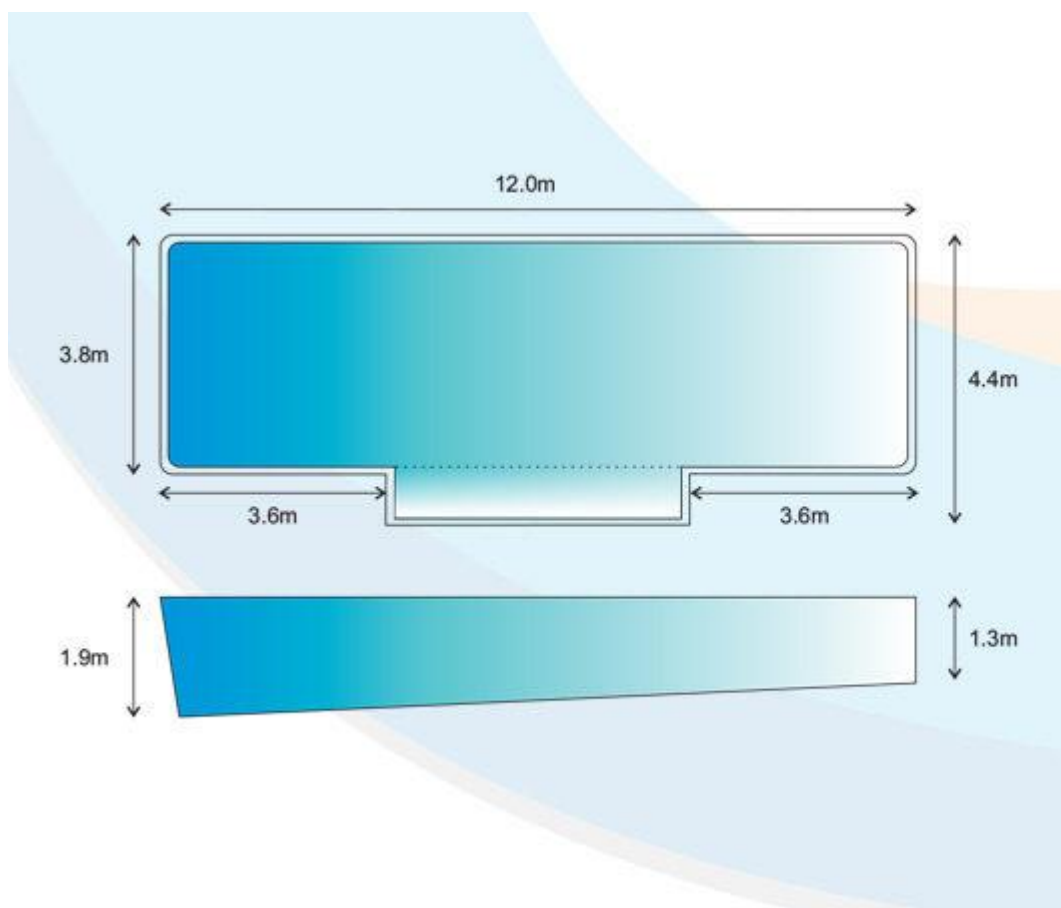

Superior 12

The largest in the range the Superior 12 has it all.

The Superior 12 feature formal elegant design lines. The superior 12 will fit into even the largest of open spaces without feeling lost. Generous side entry steps and full bench that runs back to the shallow end. This pool not only provides lots of room for playing and fun, but gives somewhere for the younger in the family to enjoy themselves as well.

- Large Bench back to deep end for safety and fun.
- 12M uninterrupted swim lane
- Modern geometrical design that will suit all landscapes
- Large Entry Steps centrally located.
- Gradual Depth giving more room for fun, wading and games.

12M x 4.4M x 1.9M 66,000 Litres.